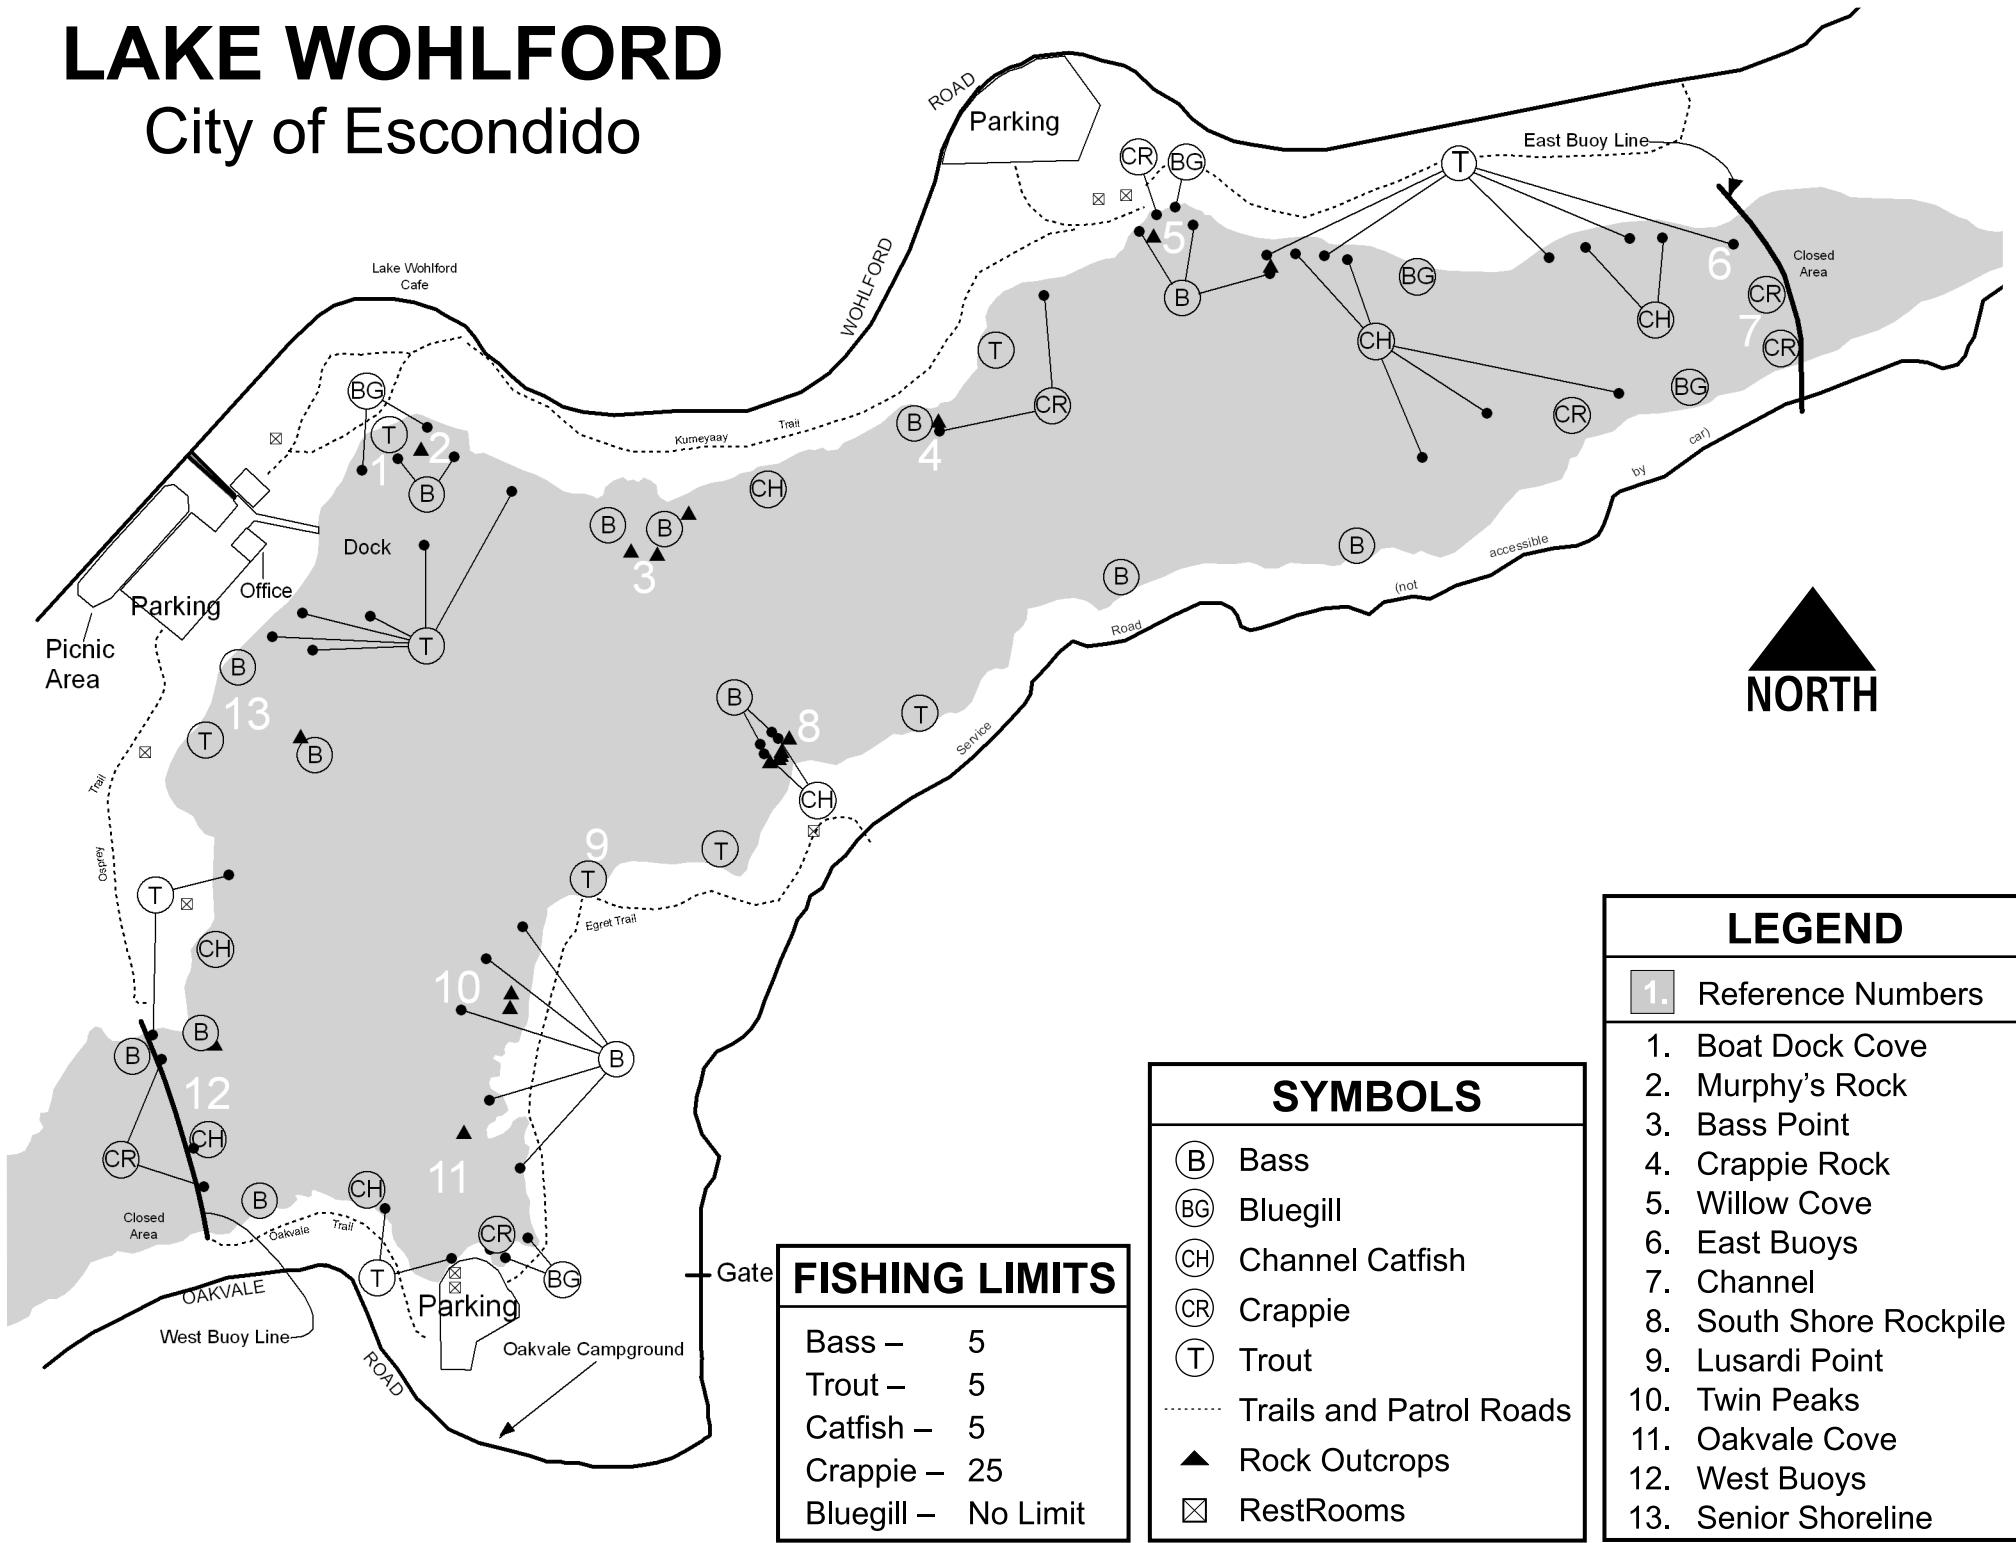

LAKE WOHLFORD

City of Escondido

FISHING LIMITS	
Bass	5
Trout	5
Catfish	5
Crappie	25
Bluegill	No Limit

SYMBOLS	
(B)	Bass
(BG)	Bluegill
(CH)	Channel Catfish
(CR)	Crappie
(T)	Trout
.....	Trails and Patrol Roads
▲	Rock Outcrops
⊠	RestRooms

LEGEND	
1.	Reference Numbers
1.	Boat Dock Cove
2.	Murphy's Rock
3.	Bass Point
4.	Crappie Rock
5.	Willow Cove
6.	East Buoys
7.	Channel
8.	South Shore Rockpile
9.	Lusardi Point
10.	Twin Peaks
11.	Oakvale Cove
12.	West Buoys
13.	Senior Shoreline